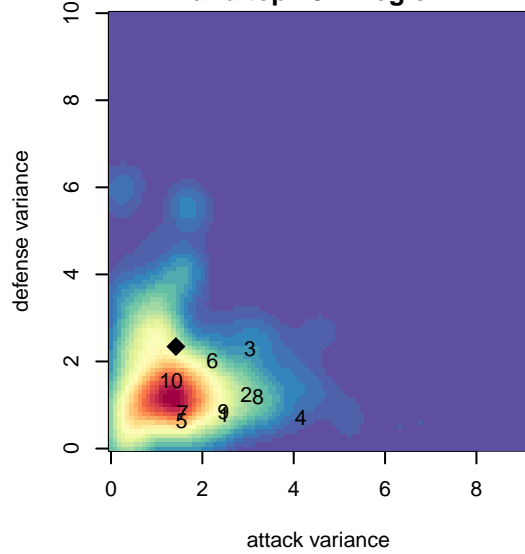

WA Rush B99

Washington Rush SC
 Everett, WA
 B99 total strength=1224
 attack=5.51 defense=3.44
 fall league = RCL B99 Div 4

alt names used:
 68 Washington Rush B99
 RUSH WA RUSH B99 (WA)
 Rush B99
 Washington Rush B99 A
 Rush B99
 RUSH WA RUSH B99 (WA)
 Washington Rush B99 A

**attack and defense variance (black dot)
relative to other teams
and top 10 in region**

**attack and defense rating
relative to others at age
and all opponents in last 13 months**

Performance relative to 13 month average