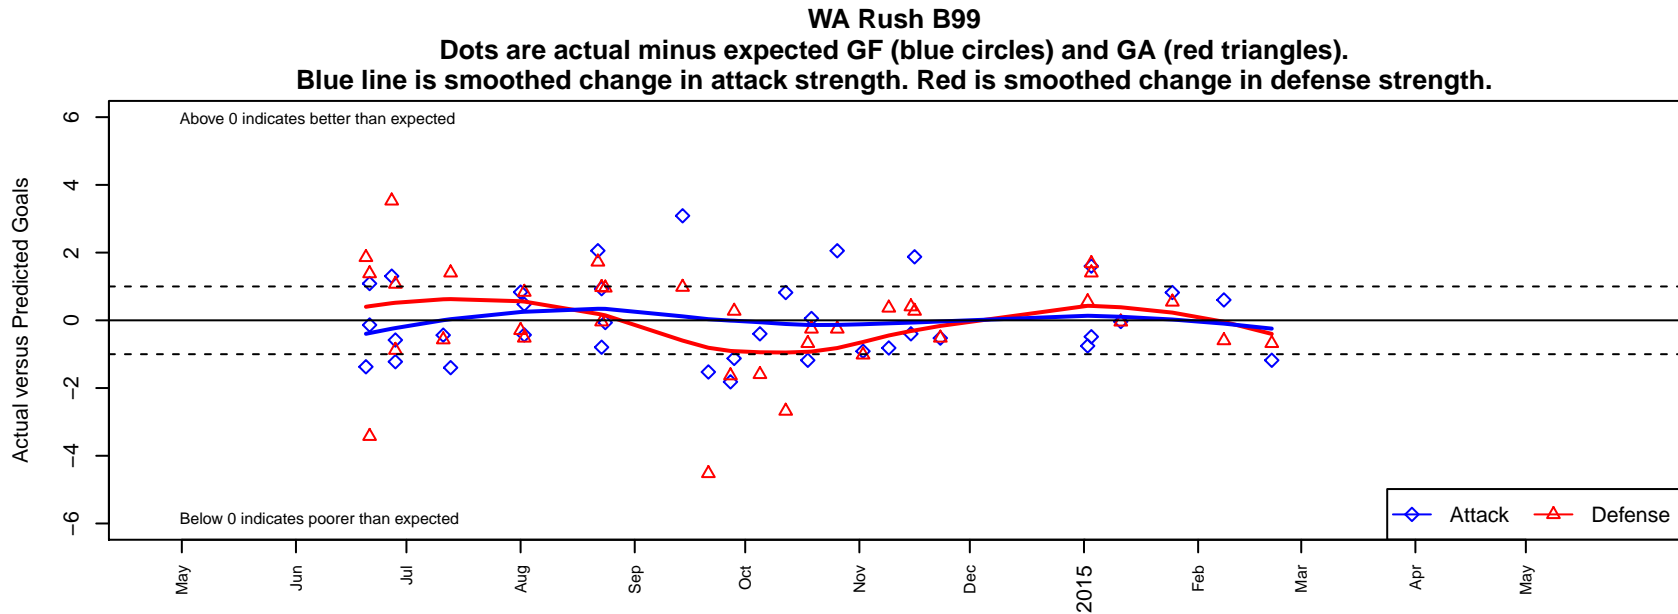

WA Rush B99

Washington Rush SC
 Everett, WA
 B99 total strength=1224
 attack=5.51 defense=3.44
 fall league = RCL B99 Div 4

alt names used:
 68 Washington Rush B99
 RUSH WA RUSH B99 (WA)
 Rush B99
 Washington Rush B99 A
 Rush B99
 RUSH WA RUSH B99 (WA)
 Washington Rush B99 A

**attack and defense variance (black dot)
relative to other teams
and top 10 in region**

**attack and defense rating
relative to others at age
and all opponents in last 13 months**

Performance relative to 13 month average