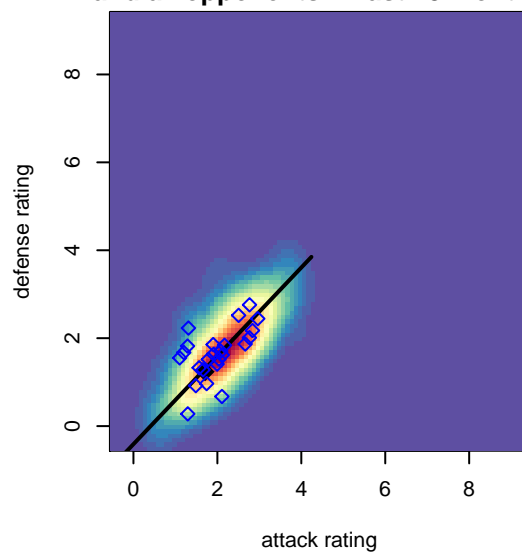

WA Rush B99

Washington Rush SC
 Everett, WA
 B99 total strength=1224
 attack=5.51 defense=3.44
 fall league = RCL B99 Div 4

alt names used:
 68 Washington Rush B99
 RUSH WA RUSH B99 (WA)
 Rush B99
 Washington Rush B99 A
 Rush B99
 RUSH WA RUSH B99 (WA)
 Washington Rush B99 A

**attack and defense variance (black dot)
relative to other teams
and top 10 in region**

**attack and defense rating
relative to others at age
and all opponents in last 13 months**

Performance relative to 13 month average