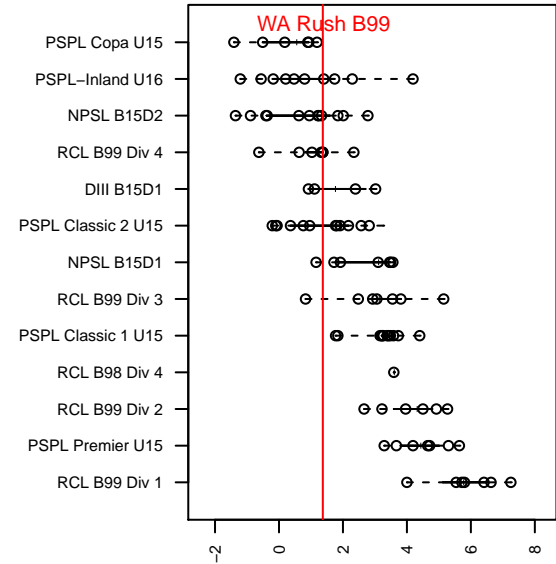

WA Rush B99

Washington Rush SC
 Everett, WA
 B99 total strength=1224
 attack=5.51 defense=3.44
 fall league = RCL B99 Div 4

alt names used:
 68 Washington Rush B99
 RUSH WA RUSH B99 (WA)
 Rush B99
 Washington Rush B99 A
 Rush B99
 RUSH WA RUSH B99 (WA)
 Washington Rush B99 A

**attack and defense variance (black dot)
relative to other teams
and top 10 in region**

**attack and defense rating
relative to others at age
and all opponents in last 13 months**

Performance relative to 13 month average